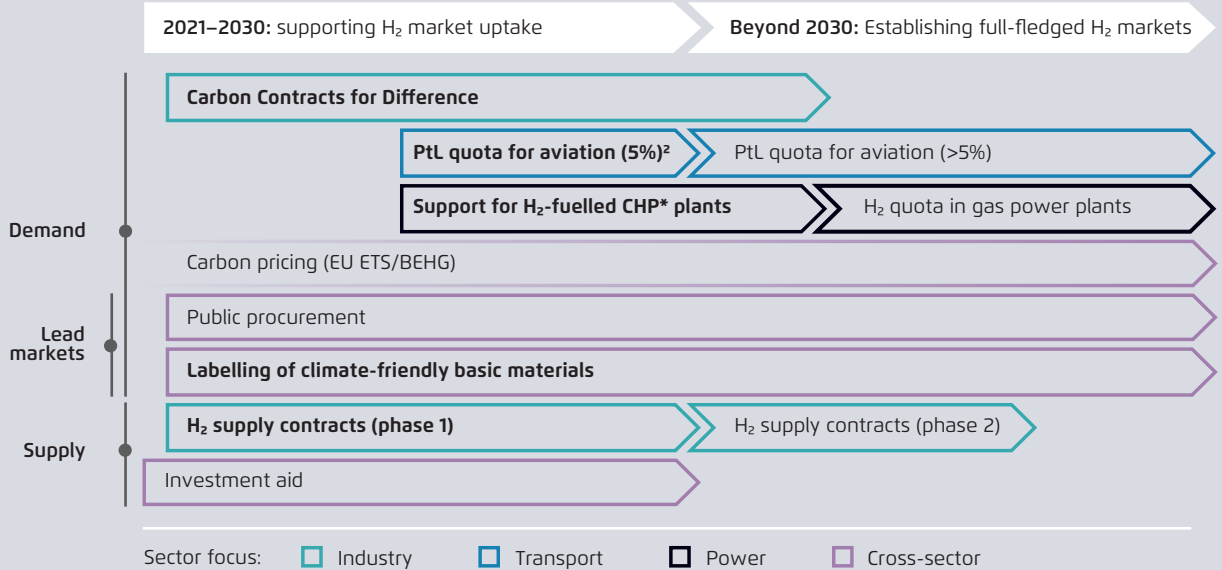

Implementation roadmap for instrument mix to support renewable H₂ ramp-up in Germany and the EU

Figure ES-1

Guidehouse (2021)

Focus instruments are in bold. * CHP: Combined heat and power